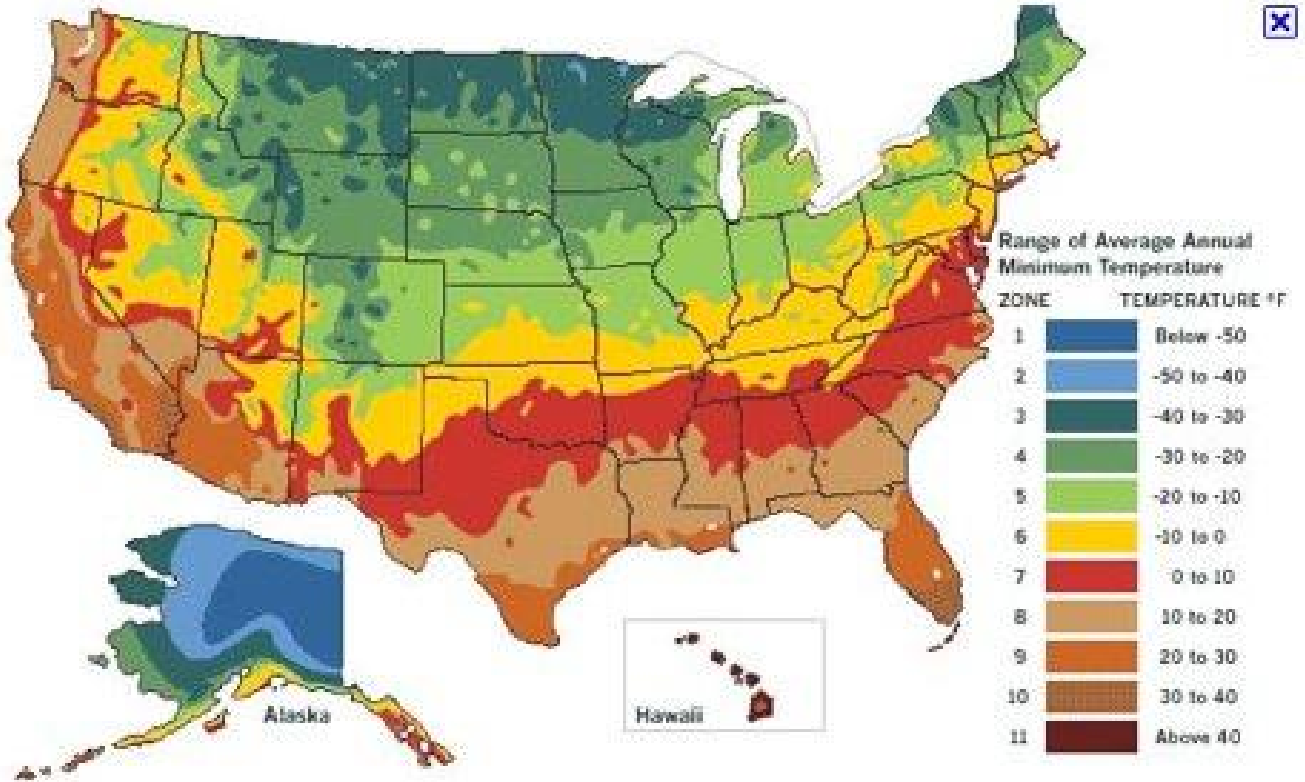

Tuckahoe Nurseries, Inc.

USDA Plant Hardiness Zone Map

Tuckahoe Nurseries, Inc.

Located in Zone 7